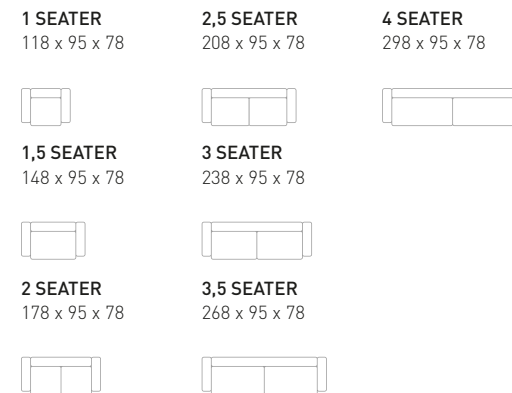

options fixed cover with feathers
fixed cover with foam
nails in bronze or silver color

fabrics CAT 01
CAT 02
LEATHER