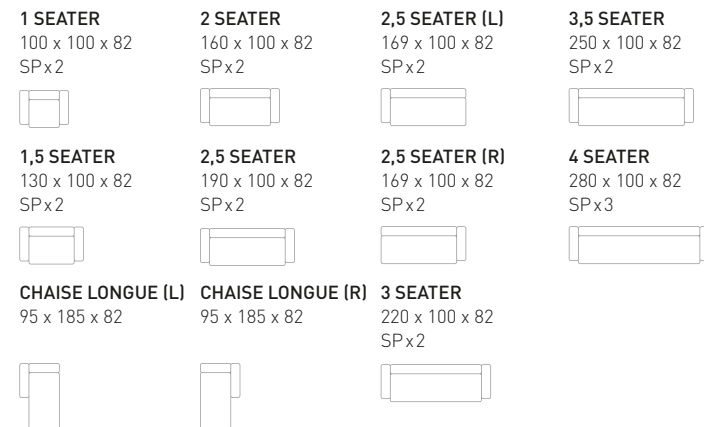

1,5 SEATER
 140 x 110 x 80
 BPx1 SPx1

2 SEATER
 170 x 110 x 80
 BPx2 SPx2

2,5 SEATER
 200 x 110 x 80
 BPx2 SPx2

3 SEATER
 230 x 110 x 80
 BPx3 SPx2

3,5 SEATER
 250 x 110 x 80
 BPx4 SPx2

4 SEATER
 290 x 110 x 80
 BPx5 SPx2

JUSTIN

sofa 2,5 seater (right arm) +
1,5 seat back (no arms) +
2,5 seater (no arms)
seat height 51
seat depth 80

fabric CAT 02 / BD-02
bermuda 900

options loose cover with feathers
loose cover with foam
fixed cover with feathers
fixed cover with foam

fabrics CAT 01
CAT 02
LEATHER

MODEL JUSTIN

COMO

model 2 seater
 seat height 49
 seat depth 75
color CAT 01 / FCR-83
 pastel green

options fixed cover with feathers
 fixed cover with foam

fabrics CAT 01
 CAT 02
 LEATHER

SP small pillow SP 58 x 33

GENOVA

model 3 seater
 seat height 45
 seat depth 80
fabric CAT 02 / BD-03
 bermuda 803

options fixed cover with feathers
 fixed cover with foam

fabrics CAT 01
 CAT 02
 LEATHER

SOPHIA