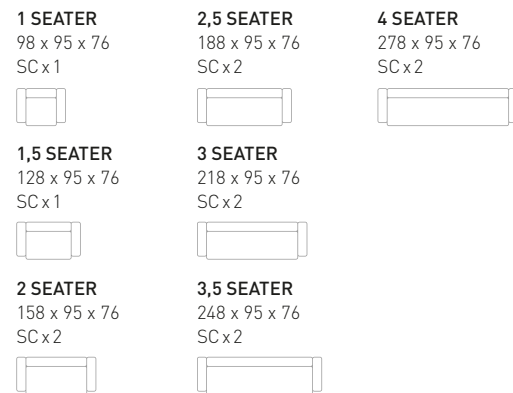

options fixed cover with foam
nails in bronze or silver color

fabrics CAT 01
CAT 02
LEATHER

SC side cushion 58 x 62