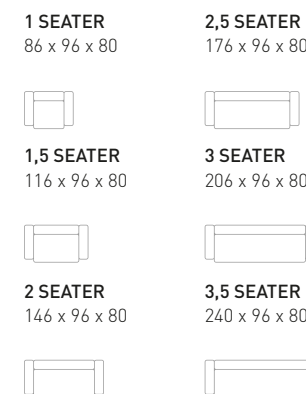

MARSHA

model 3,5 seater
seat height 50
seat depth 82
fabric CAT 01 / FL-119D
linen down, cobalt
hand stitching jute rope

options loose cover with feathers
loose cover with foam
fixed cover with feathers
fixed cover with foam
hand stitching jute rope

fabrics CAT 01
CAT 02

SP small pillow 52 x 52

PAULINE

model 3 seater
seat height 50
seat depth 81
fabric CAT 01 / FCR-83
pastel green

options loose cover with feathers
loose cover with foam
fixed cover with feathers
fixed cover with foam
skirt or no skirt
piping or no piping

fabrics CAT 01
CAT 02