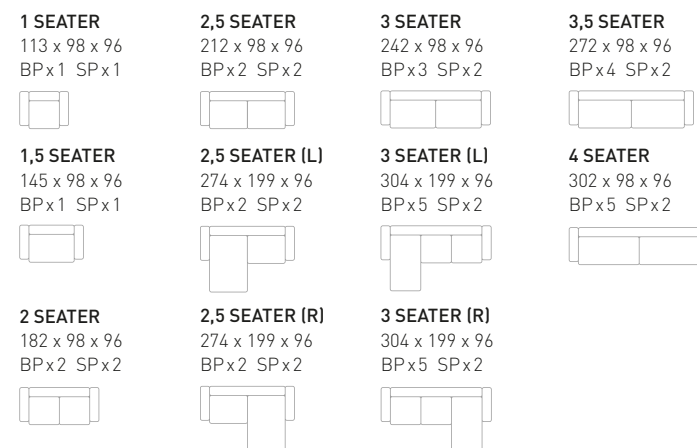

MODEL LUCERNE

GOAHOMESOFAS

LUCERNE

model 3,5 seater
 seat height 50
 seat depth 77
fabric CAT 01 / FL-26
 linen, natural thick

options loose cover with feathers
 loose cover with foam
 fixed cover with feathers
 fixed cover with foam
 piping or no piping
 skirt or no skirt

fabrics CAT 01
 CAT 02

PB big pillow 66 x 66 — SP small pillow 52 x 52

BELINDA

model 2,5 seater
 seat height 50
 seat depth 77
fabric CAT 01 / FC-64
 washed cotton, grand

options loose cover with feathers
 loose cover with foam
 fixed cover with feathers
 fixed cover with foam
 piping or no piping
 skirt or no skirt

fabrics CAT 01
 CAT 02

BP big pillow 66 x 66 — SP small pillow 52 x 52

CHRISTINE

model 2,5 seater
 seat height 50
 seat depth 85
fabric CAT 01 / FL-123D
 linen, tobacco

options loose cover with feathers
 loose cover with foam
 fixed cover with feathers
 fixed cover with foam
 piping or no piping
 skirt or no skirt

1,5 SEATER
 140 x 110 x 80
 BPx1 SPx1

2 SEATER
 170 x 110 x 80
 BPx2 SPx2

2,5 SEATER
 200 x 110 x 80
 BPx2 SPx2

3 SEATER
 230 x 110 x 80
 BPx3 SPx2

3,5 SEATER
 250 x 110 x 80
 BPx4 SPx2

4 SEATER
 290 x 110 x 80
 BPx5 SPx2