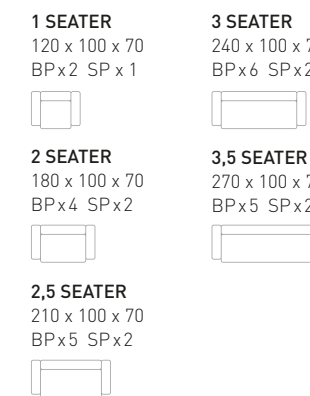

1,5 SEATER
 140 x 110 x 80
 BPx1 SPx1

2 SEATER
 170 x 110 x 80
 BPx2 SPx2

2,5 SEATER
 200 x 110 x 80
 BPx2 SPx2

3 SEATER
 230 x 110 x 80
 BPx3 SPx2

3,5 SEATER
 250 x 110 x 80
 BPx4 SPx2

4 SEATER
 290 x 110 x 80
 BPx5 SPx2

options loose cover with feathers
 loose cover with foam
 fixed cover with feathers
 fixed cover with foam
 skirt or no skirt
 piping or no piping

fabrics CAT 01
 CAT 02

CLAIRE

sofa 3,5 seater
 seat height 50
 seat depth 80
fabric CAT 01 / FC-62
 washed cotton, dark grey

options loose cover with feathers
 loose cover with foam
 fixed cover with feathers
 fixed cover with foam
 skirt or no skirt
 piping or no piping

fabrics CAT 01
 CAT 02

SIMONE

sofa 3,5 seater
 seat height 50
 seat depth 85
fabric CAT 01 / FC-84
 pastel grey

options loose cover with feathers
 loose cover with foam
 fixed cover with feathers
 fixed cover with foam
 skirt or no skirt
 piping or no piping

fabrics CAT 01
 CAT 02

MODEL CORNWALL

NADIA

sofa 3 seater
 seat height 43
 seat depth 90
fabric CAT 01 / FC-73
 linen cotton, blue grey