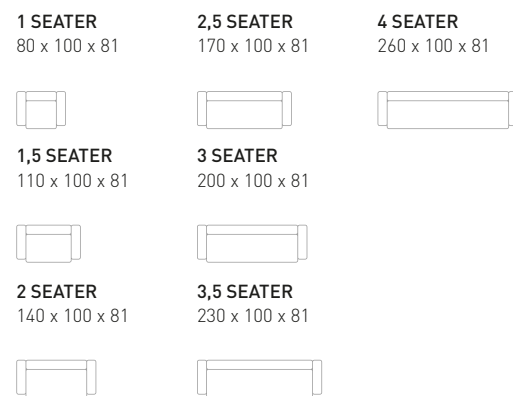

1,5 SEATER
 140 x 110 x 80
 BPx1 SPx1

2 SEATER
 170 x 110 x 80
 BPx2 SPx2

2,5 SEATER
 200 x 110 x 80
 BPx2 SPx2

3 SEATER
 230 x 110 x 80
 BPx3 SPx2

3,5 SEATER
 250 x 110 x 80
 BPx4 SPx2

4 SEATER
 290 x 110 x 80
 BPx5 SPx2

fabrics CAT 01
 CAT 02

1 SEATER
 110 x 99 x 82
 BPx1 SPx1

1,5 SEATER
 140 x 99 x 82
 BPx1 SPx1

2 SEATER
 170 x 99 x 82
 BPx2 SPx2

2,5 SEATER
 200 x 99 x 82
 BPx2 SPx2

3 SEATER
 230 x 99 x 82
 BPx3 SPx2

3 SEATER (L)
 306 x 106 x 82
 BPx5 SPx2

options loose cover with feathers
 loose cover with foam
 fixed cover with feathers
 fixed cover with foam
 skirt or no skirt
 piping or no piping

fabrics CAT 01
 CAT 02

CLAIRE

sofa 3,5 seater
 seat height 50
 seat depth 80
fabric CAT 01 / FC-62
 washed cotton, dark grey

options loose cover with feathers
 loose cover with foam
 fixed cover with feathers
 fixed cover with foam
 skirt or no skirt
 piping or no piping

fabrics CAT 01
 CAT 02

SIMONE

sofa 3,5 seater
 seat height 50
 seat depth 85
fabric CAT 01 / FC-84
 pastel grey