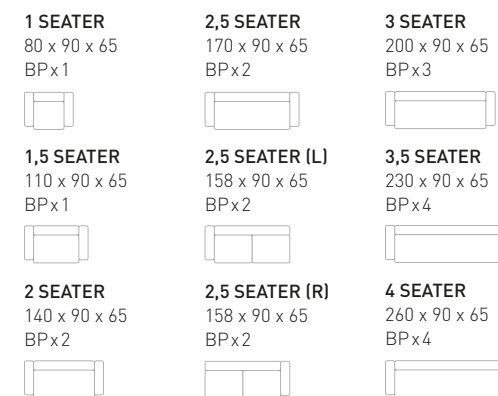

JUSTIN

sofa 2,5 seater (right arm) +
1,5 seat back (no arms) +
2,5 seater (no arms)
seat height 51
seat depth 80

fabric CAT 02 / BD-02
bermuda 900

options loose cover with feathers
loose cover with foam
fixed cover with feathers
fixed cover with foam

fabrics CAT 01
CAT 02
LEATHER

MILAN

model 2,5 seater arm open left +
2,5 seater arm open right
seat height 48
seat depth 80

fabric CAT 01 / FC-75/1
linen cotton, sand

options fixed cover with feathers
fixed cover with foam

fabrics CAT 01
CAT 02
LEATHER