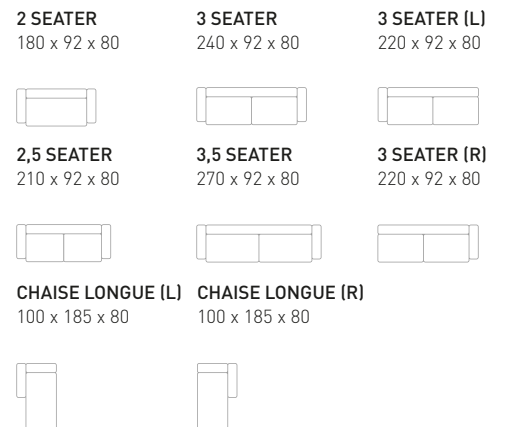

options fixed cover with foam

fabrics CAT 01
CAT 02
LEATHER