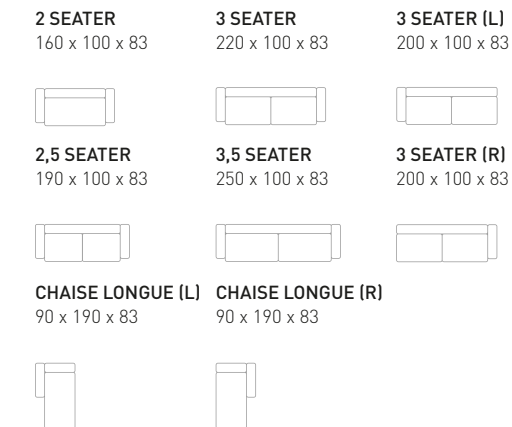

SP small pillow SP 58 x 33

GENOVA

model 3 seater
 seat height 45
 seat depth 80
fabric CAT 02 / BD-03
 bermuda 803

options fixed cover with feathers
 fixed cover with foam

fabrics CAT 01
 CAT 02
 LEATHER

SOPHIA