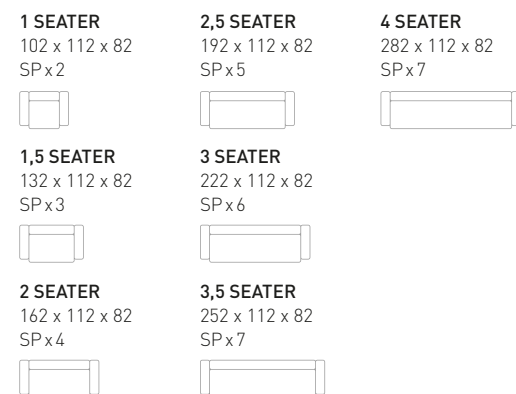

1,5 SEATER
 140 x 110 x 80
 BPx1 SPx1

2 SEATER
 170 x 110 x 80
 BPx2 SPx2

2,5 SEATER
 200 x 110 x 80
 BPx2 SPx2

3 SEATER
 230 x 110 x 80
 BPx3 SPx2

3,5 SEATER
 250 x 110 x 80
 BPx4 SPx2

4 SEATER
 290 x 110 x 80
 BPx5 SPx2

fabrics CAT 01
 CAT 02

1 SEATER
 110 x 99 x 82
 BPx1 SPx1

1,5 SEATER
 140 x 99 x 82
 BPx1 SPx1

2 SEATER
 170 x 99 x 82
 BPx2 SPx2

2,5 SEATER
 200 x 99 x 82
 BPx2 SPx2

3 SEATER
 230 x 99 x 82
 BPx3 SPx2

3 SEATER (L)
 306 x 106 x 82
 BPx5 SPx2

3 SEATER (R)
 306 x 106 x 82
 BPx5 SPx2

BP big pillow 66 x 66 — SP small pillow 52 x 52

MODEL SIMONE

MARSHA

model 3,5 seater
 seat height 50
 seat depth 82
fabric CAT 01 / FL-119D
 linen down, cobalt
 hand stitching jute rope

options loose cover with feathers
 loose cover with foam
 fixed cover with feathers
 fixed cover with foam
 hand stitching jute rope

fabrics CAT 01
 CAT 02

SP small pillow 52 x 52

PAULINE

model 3 seater
 seat height 50
 seat depth 81
fabric CAT 01 / FCR-83
 pastel green