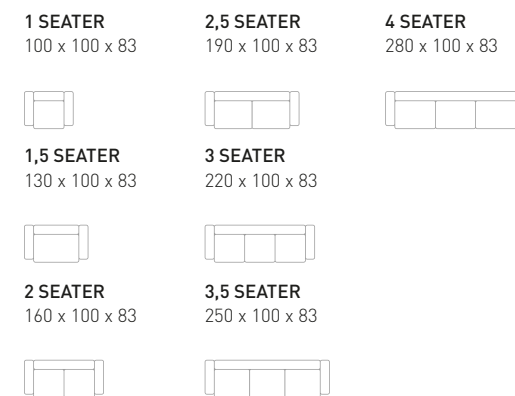

1,5 SEATER
 140 x 110 x 80
 BPx1 SPx1

2 SEATER
 170 x 110 x 80
 BPx2 SPx2

2,5 SEATER
 200 x 110 x 80
 BPx2 SPx2

3 SEATER
 230 x 110 x 80
 BPx3 SPx2

3,5 SEATER
 250 x 110 x 80
 BPx4 SPx2

4 SEATER
 290 x 110 x 80
 BPx5 SPx2

CHAISE LONGUE (R)
 90 x 187 x 80
 BPx1 SPx1

BRUNO

model 3,5 seater
 seat height 44
 seat depth 65
fabric CAT 01 / FL-05
 linen, salt and pepper
option nails in silver color

options fixed cover with foam
 nails in bronze or silver color

fabrics CAT 01
 CAT 02
 LEATHER

MESSINA

model 3,5 seater
 seat height 54
 seat depth 85
fabric CAT 02 / Q-02
 quartz 607

options loose cover with foam
 fixed cover with foam

fabrics CAT 01
 CAT 02
 LEATHER

JUSTIN

sofa 2,5 seater (right arm) +
1,5 seat back (no arms) +
2,5 seater (no arms)
seat height 51
seat depth 80

fabric CAT 02 / BD-02
bermuda 900

options loose cover with feathers
loose cover with foam
fixed cover with feathers
fixed cover with foam