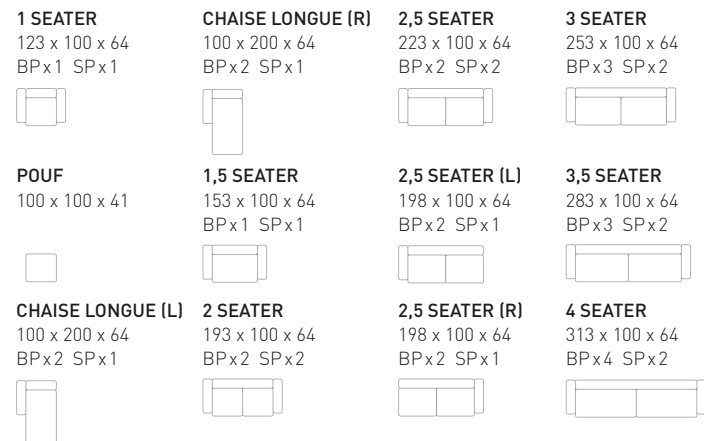

options loose cover with feathers
loose cover with foam
fixed cover with feathers
fixed cover with foam

fabrics CAT 01
CAT 02
LEATHER

BP big pillow 55 x 55 — SP small pillow 45 x 45