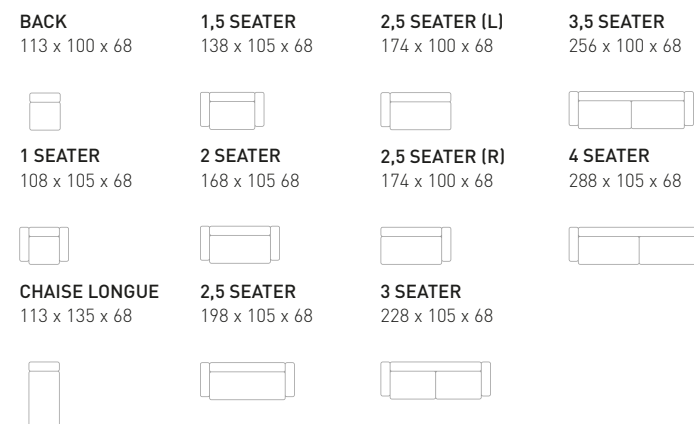

MILAN

model 2,5 seater arm open left +
2,5 seater arm open right
seat height 48
seat depth 80

fabric CAT 01 / FC-75/1
linen cotton, sand

options fixed cover with feathers
fixed cover with foam

fabrics CAT 01
CAT 02
LEATHER