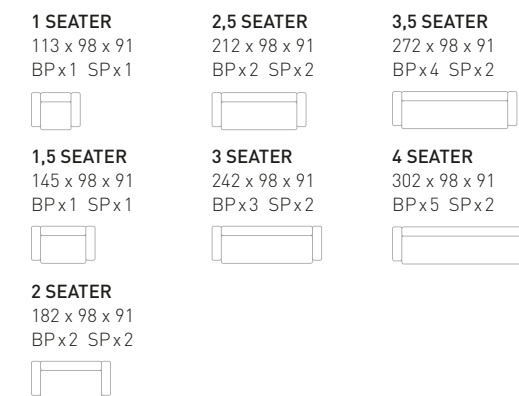

MODEL LUCERNE

GOAHOMESOFAS

LUCERNE

model 3,5 seater
 seat height 50
 seat depth 77
fabric CAT 01 / FL-26
 linen, natural thick

options loose cover with feathers
 loose cover with foam
 fixed cover with feathers
 fixed cover with foam
 piping or no piping
 skirt or no skirt

fabrics CAT 01
 CAT 02

PB big pillow 66 x 66 — SP small pillow 52 x 52

BELINDA

model 2,5 seater
 seat height 50
 seat depth 77
fabric CAT 01 / FC-64
 washed cotton, grand

options loose cover with feathers
 loose cover with foam
 fixed cover with feathers
 fixed cover with foam
 piping or no piping
 skirt or no skirt

fabrics CAT 01
 CAT 02

BP big pillow 66 x 66 — SP small pillow 52 x 52

CHRISTINE

model 2,5 seater
 seat height 50
 seat depth 85
fabric CAT 01 / FL-123D
 linen, tobacco

options loose cover with feathers
 loose cover with foam
 fixed cover with feathers
 fixed cover with foam
 piping or no piping
 skirt or no skirt

1,5 SEATER
 140 x 110 x 80
 BPx1 SPx1

2 SEATER
 170 x 110 x 80
 BPx2 SPx2

2,5 SEATER
 200 x 110 x 80
 BPx2 SPx2

3 SEATER
 230 x 110 x 80
 BPx3 SPx2

3,5 SEATER
 250 x 110 x 80
 BPx4 SPx2

4 SEATER
 290 x 110 x 80
 BPx5 SPx2