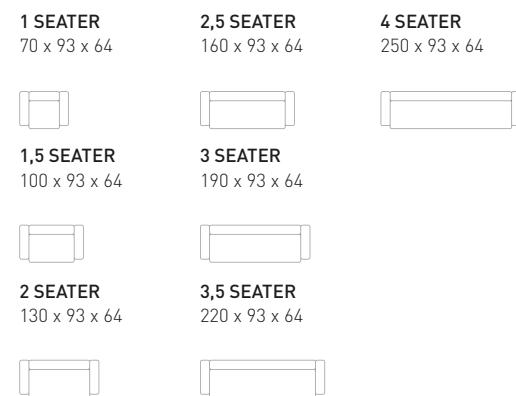

2,5 SEATER (R)
 258 x 180 x 79
 BPx4 SPx2

3 SEATER (L)
 200 x 94 x 80
 BPx3 SPx1

3 SEATER (R)
 200 x 94 x 80
 BPx3 SPx1

3,5 SEATER
 246 x 94 x 80
 BPx4 SPx2

4 SEATER
 276 x 94 x 80
 BPx5 SPx2

CHAISE LONGUE (L)
 90 x 187 x 80
 BPx1 SPx1

CHAISE LONGUE (R)
 90 x 187 x 80
 BPx1 SPx1

BRUNO

model 3,5 seater
 seat height 44
 seat depth 65
fabric CAT 01 / FL-05
 linen, salt and pepper
option nails in silver color

options fixed cover with foam
 nails in bronze or silver color

fabrics CAT 01
 CAT 02
 LEATHER

MODEL GARDA

FABRIC LEATHER / CO-872
VINTAGE K, BLACK

CONTEMPORARY

MODEL MESSINA

AXEL

model 3 seater
 seat height 41
 seat depth 88
fabric CAT 02 / ZN-04
 zenith 807

options fixed cover with feathers
 fixed cover with foam

fabrics CAT 01
 CAT 02
 LEATHER

MESSINA

model 3,5 seater
 seat height 54
 seat depth 85
fabric CAT 02 / Q-02
 quartz 607

options loose cover with foam
 fixed cover with foam

fabrics CAT 01
 CAT 02
 LEATHER