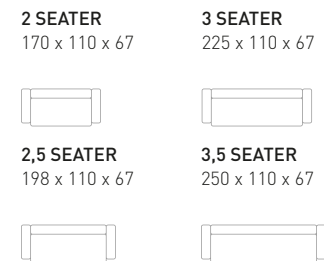

options fixed cover with foam

fabrics CAT 01
CAT 02
LEATHER