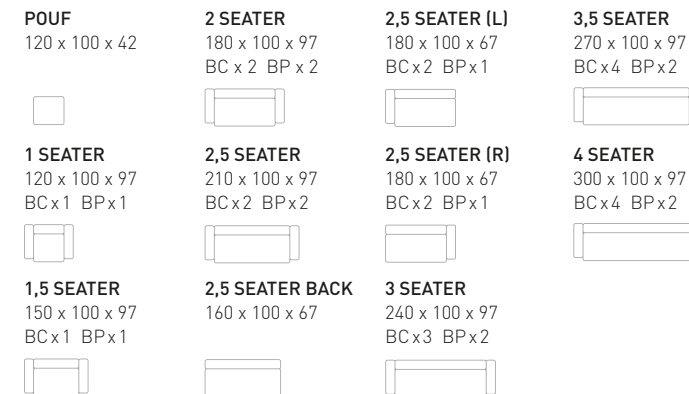

options loose cover with feathers
loose cover with foam
fixed cover with feathers
fixed cover with foam

fabrics CAT 01
CAT 02